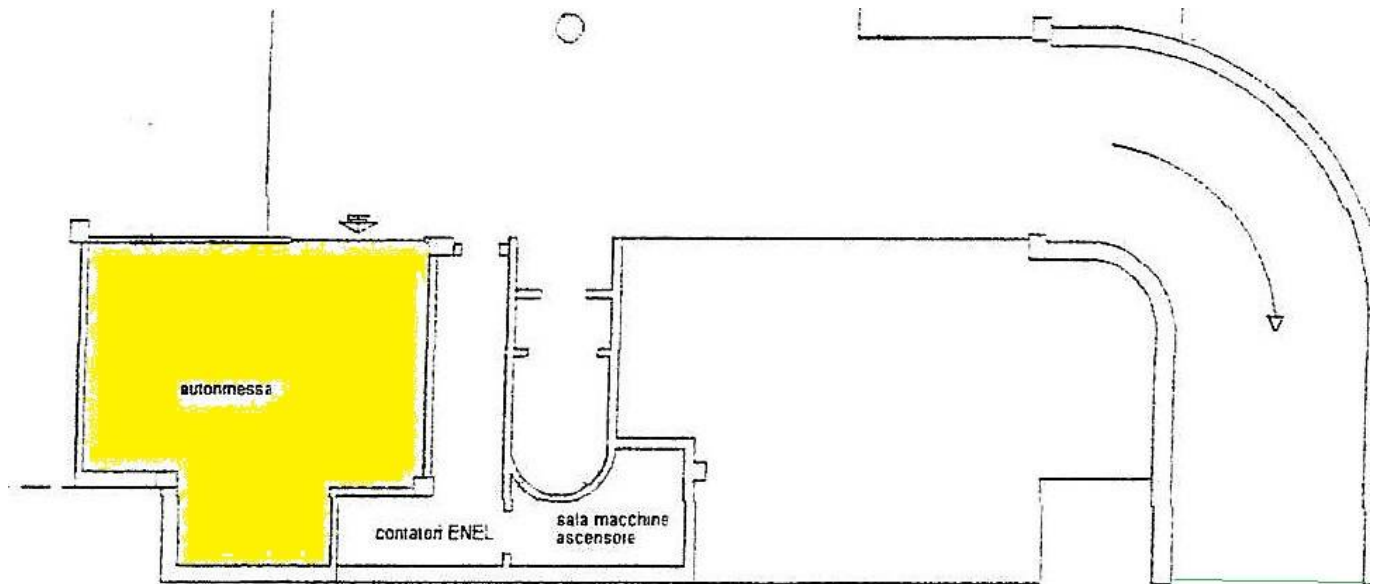

for sale in Porto San Giorgio

€ 39.000

Ref. 112916

PIANO INTERRATO H=2.70

35 sq.m

Property Informations

Zip Code: 63822

Polos di Capezzani Giovanni