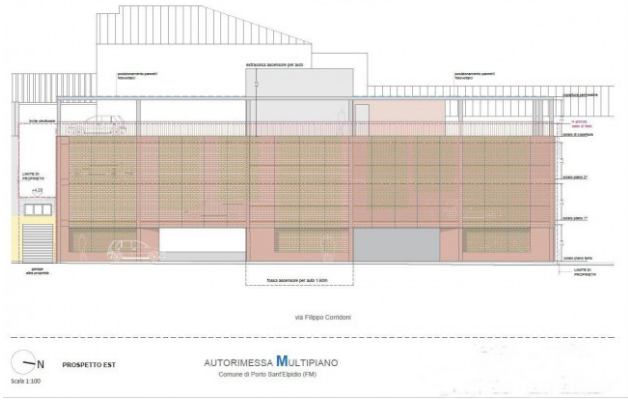

for sale in Porto Sant'Elpidio

€ 10.000

Ref. 115250

AUTORIMESSA MULTIPIANO
Comune di Porto Sant'Elpidio (FM)

15 sq.m | Rooms: 1

Certification

Energy Class: A1

Property Informations

Rooms: 1

State of Preservation: Excellent

Level: Ground Floor

Total Floor: 2

Age Construction: 2016

RESIDENCE PORTOVIVO
Comune di Porto Sant'Elpidio (FM)