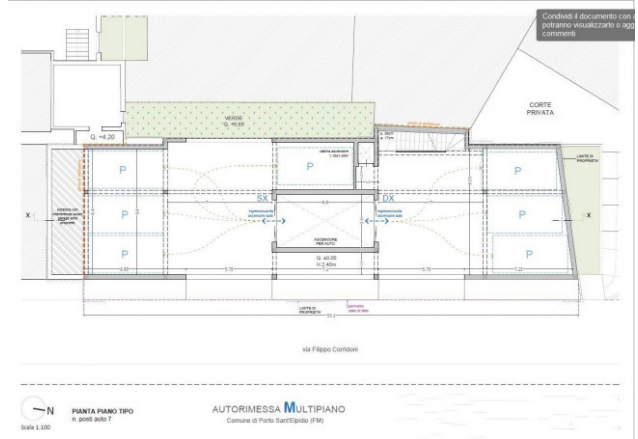

for sale in Porto Sant'Elpidio

€ 10.000

Ref. 115250

AUTORIMESSA MULTIPIANO
Comune di Porto Sant'Elpidio (FM)

15 sq.m | Rooms: 1

Certification

Energy Class: A1

Property Informations

Rooms: 1

State of Preservation: Excellent

Level: Ground Floor

Total Floor: 2

Age Construction: 2016

RESIDENCE PORTOVIVO
Comune di Porto Sant'Elpidio (FM)