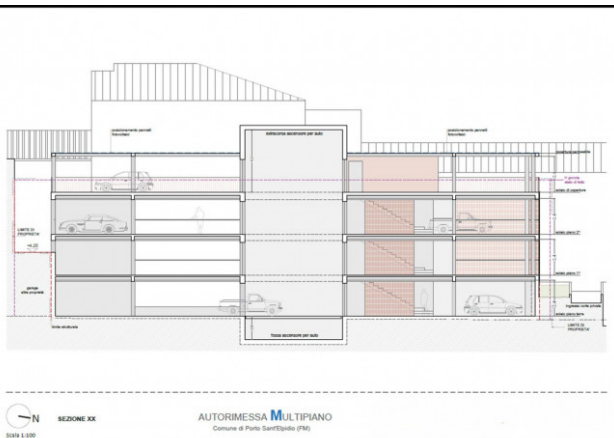

for sale in Porto Sant'Elpidio

€ 10.000

Ref. 115250

AUTORIMESSA MULTIPIANO
Comune di Porto Sant'Elpidio (FM)

15 sq.m | Rooms: 1

Certification

Energy Class: A1

Property Informations

Rooms: 1

State of Preservation: Excellent

Level: Ground Floor

Total Floor: 2

Age Construction: 2016

RESIDENCE PORTOVIVO
Comune di Porto Sant'Elpidio (FM)