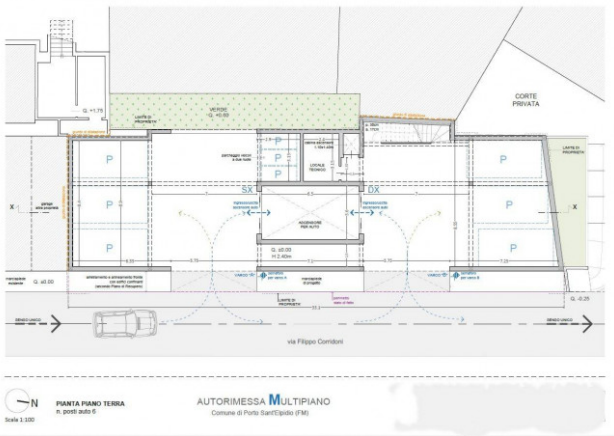

for sale in Porto Sant'Elpidio

€ 10.000

Ref. 115250

AUTORIMESSA MULTIPIANO
Comune di Porto Sant'Elpidio (FM)

15 sq.m | Rooms: 1

Certification

Energy Class: A1

Property Informations

Rooms: 1

State of Preservation: Excellent

Level: Ground Floor

Total Floor: 2

Age Construction: 2016

RESIDENCE PORTOVIVO
Comune di Porto Sant'Elpidio (FM)