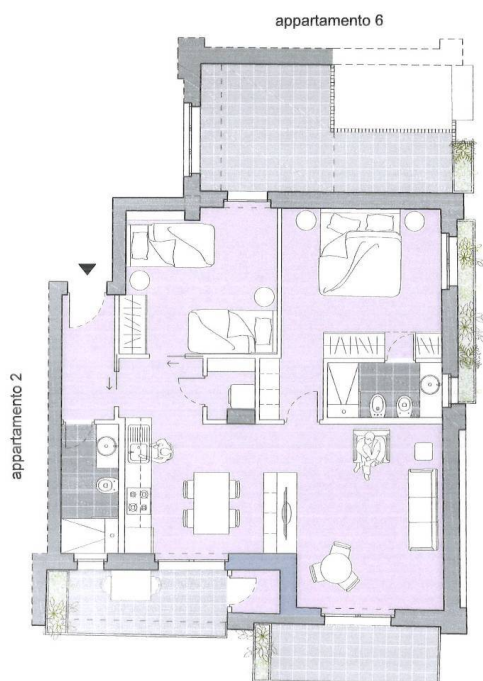

for sale in Porto Sant'Elpidio

€ 231.500

Ref. 115284

Via Alessandro Volta

Via Cesare Battisti

Scala 1:100