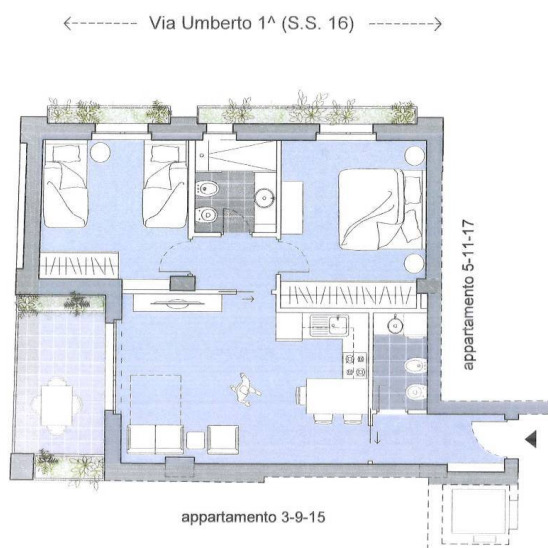

for sale in Porto Sant'Elpidio

€ 180.000

Ref. 115297

Scala 1:100

RESIDENCE PORTOVIVO

Comune di Porto Sant'Elpidio (FM)

APPARTAMENTO 4-10-16

piano secondo, piano terzo, piano quarto

mq commerciali 70
mq balcone/loggia 7

77 sq.m | Bathrooms: 2 | Bedrooms: 2 | Rooms: 3

Certification

Energy Class: A1

Property Informations

Bedrooms: 2

Bathrooms: 2

Rooms: 3

State of Preservation: Excellent

Level: 3

Total Floor: 5

Heating: Heating

Lift: Yes

Age Construction: 2026

Terrace: Present, 7 sq.m

Sea Distance: 200 meter